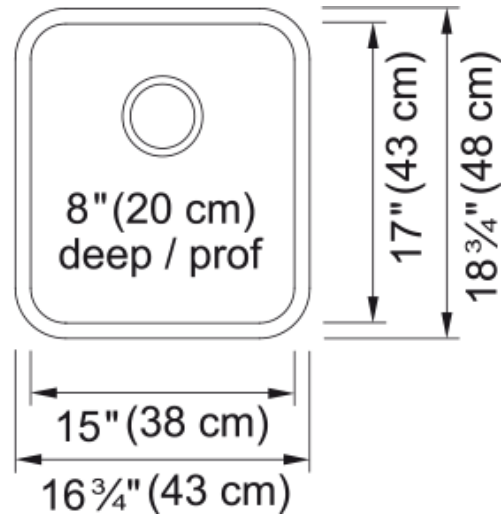

## Technical Data

### Product Dimensions

Exterior size: right to left	16.929
Exterior size: front to back	18.898
Large bowl size: right to left	14.961
Large bowl size: front to back	16.929
Large bowl: depth	7.874

### Installation

Minimum cabinet size	21"
----------------------	-----

### Product specifications

Installation type	Undermount
Drain hole	3 1/2"
Position of drainer	No drainer